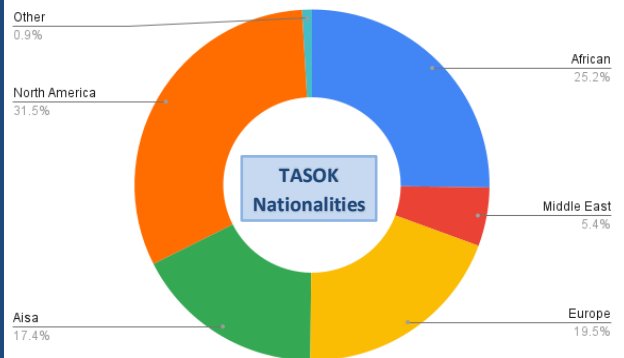

Extra-Curricular Activities Offered (Change annually):

Service Learning (CAS)	Volleyball
Green Team/Enviro Club	Basketball
Model United Nations	Soccer
Swim Team	Cross Country
Theatre Productions	Badminton

Director: Ben Marsh

Principal: Andrew Przekurat

MYP Coordinator: Lennan MacDonald

DP Coordinator: Lionel Honnorat

College Counselor: Davon Campbell

dcampbell@tasok.net