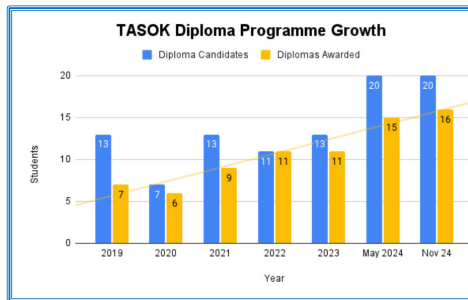

- Accredited by Middle States Association of Colleges and Schools
- Full member of Association of International Schools in Africa (AISA)
- International Baccalaureate World School
- Council of International Schools (CIS) Member School

www.tasok.net

Mission

The American School of Kinshasa provides dynamic and individualized educational challenges and opportunities that promote diversity and empower each of its students to develop into independent global community leaders.

School and Community

TASOK, founded in 1961, has persevered with pride over the years in the midst of a challenging political landscape. Since then, TASOK has continued its long-standing tradition of providing a rigorous academic American High School Diploma, and the IB Diploma Programme since 2019. Currently, TASOK is a fully accredited IB World School, offering all three of the IB Programmes: Primary Years Programme (PYP), Middle Years Programme (MYP), and Diploma Programme (DP).

Grades are recorded on a semester basis with the school calendar running from mid-August to early June. Classes are on a block schedule with 85 minutes per class. TASOK does not class rank or report a GPA.

TASOK SNAPSHOT

42 Nationalities in Our Community

Founded In 1961

17 Graduating Class

Independent, Non-Profit,
Secular

45 Faculty and Administrators

Total Students 334

1275 Average SAT Score 2023/2024

2024 MAY IB Average Score: 30

TASOK DP Results 2024

Number of Diploma Candidates	20
Number of Diplomas Awarded	15
Passing Rate	75%
Global Passing Rate	79.67%
Bilingual Diplomas Awarded	8
Mean Points of Diploma Candidates	32
Global Mean Total Points	30
Highest Diploma Points Awarded	38
Mean Grade Obtained by Candidates	5.07
Global Mean Grade	4.83

Courses Offered 2024/25

Middle Years Programme (Gr 6 -10)	Diploma Programme (Gr 11 - 12)
English Language & Literature	English Language & Literature (SL/HL)
French Language & Literature	French Language & Literature (SL/HL)
French Language Acquisition	French B (SL/HL)
Individuals & Societies	French ab initio (SL)
Sciences	History (SL/HL) Regional Option History of Europe (HL)
Math (Standard)	Business Management (SL/HL)
Math (Extended)	Environmental Systems and Societies (SL)
Visual Arts	Physics (SL/HL)
Performing Arts	Biology (SL/HL)
Physical and Health Education	Chemistry (SL/HL)
Design	Mathematics: Analysis and Approaches (SL/HL)
IB Grading Scale 	Mathematics: Applications and Interpretations (SL)
	Theatre (SL/HL)
	Visual Arts (SL/HL)
	DP CORE:
	Theory of Knowledge
	Creativity, Activity, and Service
	Extended Essay