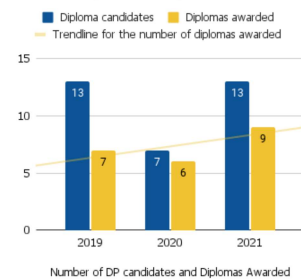

TASOK SNAPSHOT

38 Nationalities in Our Community

Founded In 1961

17 Graduating Class

Independent, Non-Profit,
Secular

45 Faculty and Administrators

Total Students 315

1202 Average SAT Score 2020/2021

TASOK Diploma Programme Growth

TASOK DP Statistics

Total number of DP students	41
Full diploma candidates	33
Number of diplomas awarded	22
Pass Rate	66%
Average points	29
Highest score	36
Average subject grade	4.7