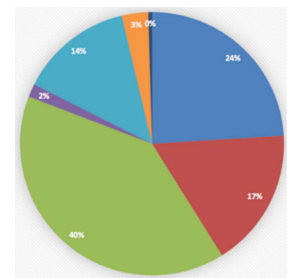

TASOK Diploma Programme Growth

TASOK DP Statistics

Total number of DP students	41
Full diploma candidates	33
Number of diplomas awarded	22
Pass Rate	66%
Average points	29
Highest score	36
Average subject grade	4.7

2021 MAY IB Average Score: 29

- North America
- Oceania
- Africa
- Middle East
- Europe
- Asia

TASOK Nationalities

Extra-Curricular Activities Offered Yearly:

Service-Learning Club	Volleyball
TED-X	Basketball
Model United Nations	Soccer
Environmental Club	Fencing
Cycle Club	Badminton
Track & Fields	Swim Team